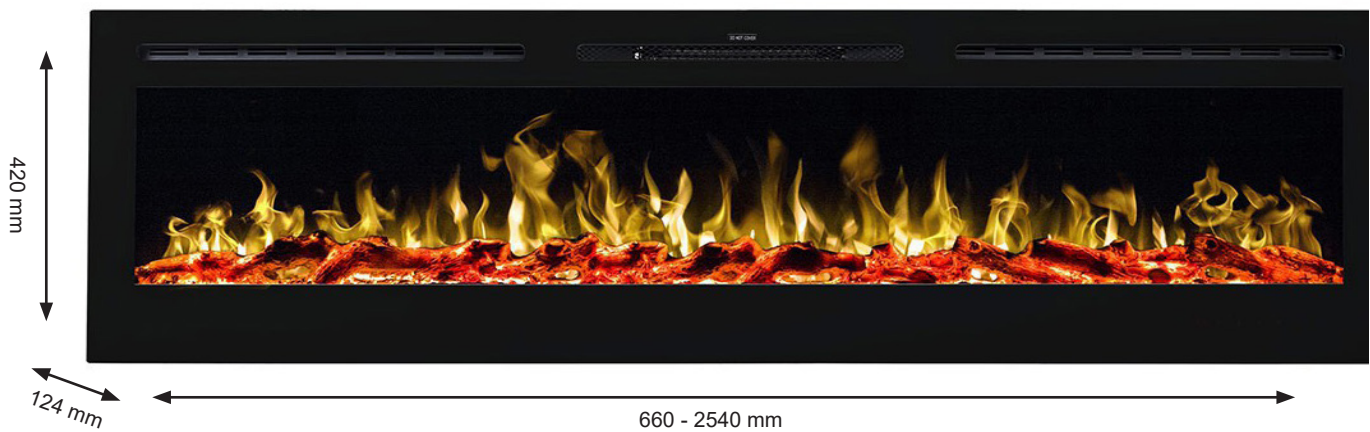

ELP-80-103

Wall-mounted Electrical Fireplace

TECHNICAL SPECIFICATIONS

TECHNICAL SPECIFICATIONS	
Type	Electrical Fireplace
Size	Height: 420 mm / Width: 660 - 2540 mm / Depth: 124 mm
Materials	Metal and Glass
Weight	Approx. 18-71 kg
Heat Output	0 / 0,75 / 1,5 kW
Colour	Black
Fuel	Electricity