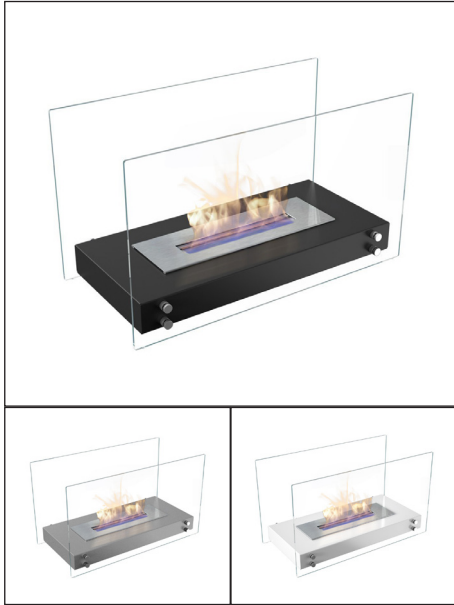

BIO-80-053

Berlin Bioethanol Fireplace

Picture

Technical Specifications

Fireplace type	Tabletop bioethanol fireplace
Fuel	Bioethanol, max. 96.6% alcohol
Weight	15.1 kg
Materials	Painted Steel
Size	Height: 402 x Width: 700 x Depth: 334 mm
Colour	Black / Grey / White
Burner type	Manual
Capacity	1.2 liters
Adjustable flame	Yes
Burn time	Up to 4 hours
Requires electricity	No
Heat effect	2.0 kW/h