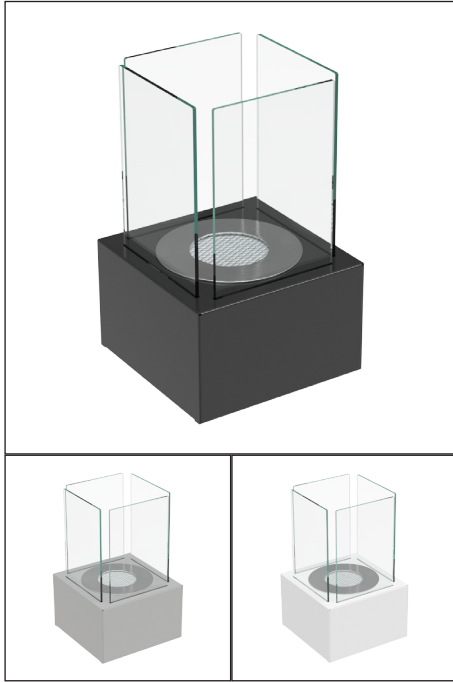

BIO-80-045

Square 1 Bioethanol Fireplace

Picture

Technical Specifications

Fireplace type	Tabletop bioethanol fireplace
Fuel	Bioethanol, max. 96.6% alcohol
Weight	4 kg
Materials	Steel and Glass
Size	Height: 328 x Width: 200 x Depth: 200 mm
Colour	Black / Grey / White
Burner type	Manual
Capacity	0.44 liters
Adjustable flame	No
Burn time	Up to 2 hours
Requires electricity	No
Heat effect	1.17 kW/h