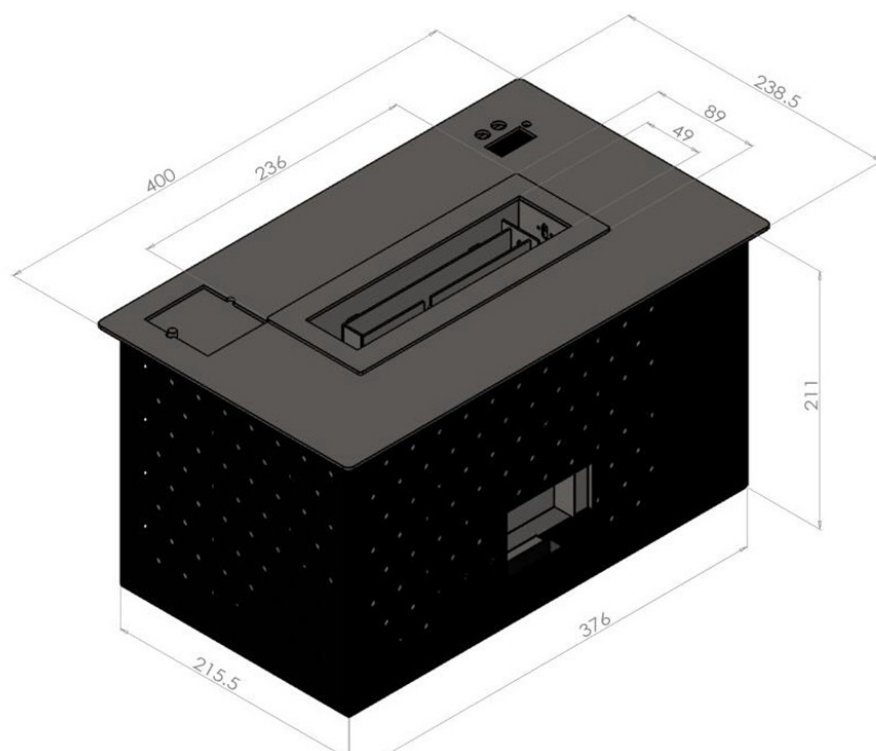

Technical Drawings

www.biofireplacegroup.com

Date of publication: 24/09-2018