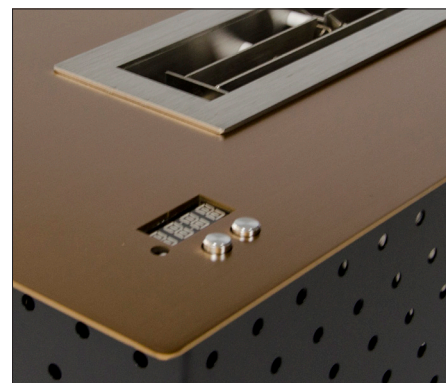

Pictures

www.biofireplacegroup.com

Date of publication: 24/09-2018