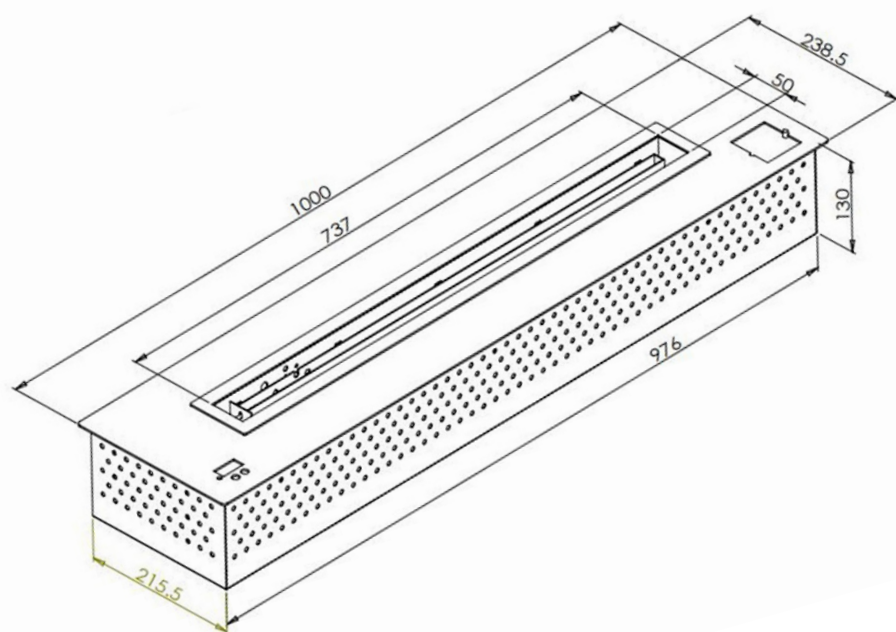

BIO334 // 100 cm Automatic Bioethanol Burner

Technical Specifications

Fireplace Type	Automatic Bioethanol Burner
Fuel	Bioethanol max. 97.5% alcohol
Weight	20 kg.
Materials	Stainless Steel
Size	Height: 130 / Width: 1000 / Depth: 238.5 mm
Colour	Steel, Brushed Black, Mirror Black, Brushed Gold
Burner type	Automatic
Capacity	5.7 liters
Adjustable flame	No
Burn time	6-7 hours
Requires electricity	Yes
Heat effect	6.20 kW/h
Other	Remote controller included

Technical Drawings