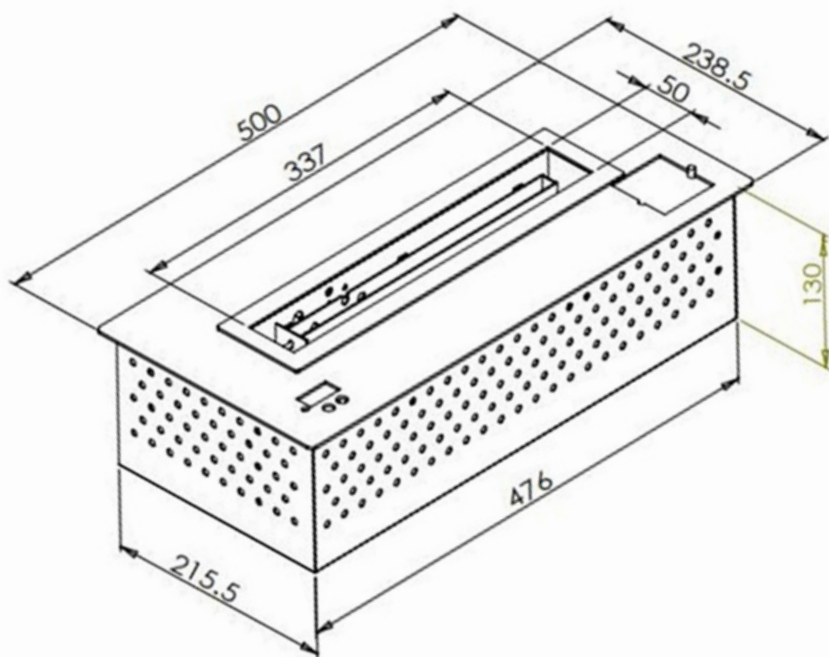

BIO332 // 50 cm Automatic Bioethanol Burner

Technical Specifications

Fireplace Type	Automatic Bioethanol Burner
Fuel	Bioethanol, max. 97.5% alcohol
Weight	12.5 kg.
Materials	Stainless Steel
Size	Height: 130 / Width: 500 / Depth: 238.5 mm
Colour	Brushed Steel, Brushed Black, Mirror Black or Golden
Burner type	Automatic
Capacity	2.0 liters
Adjustable flame	No
Burn time	5-6 hours
Requires electricity	Yes
Heat effect	2.85 kW/h
Other	Remote controller included

Technical Drawings