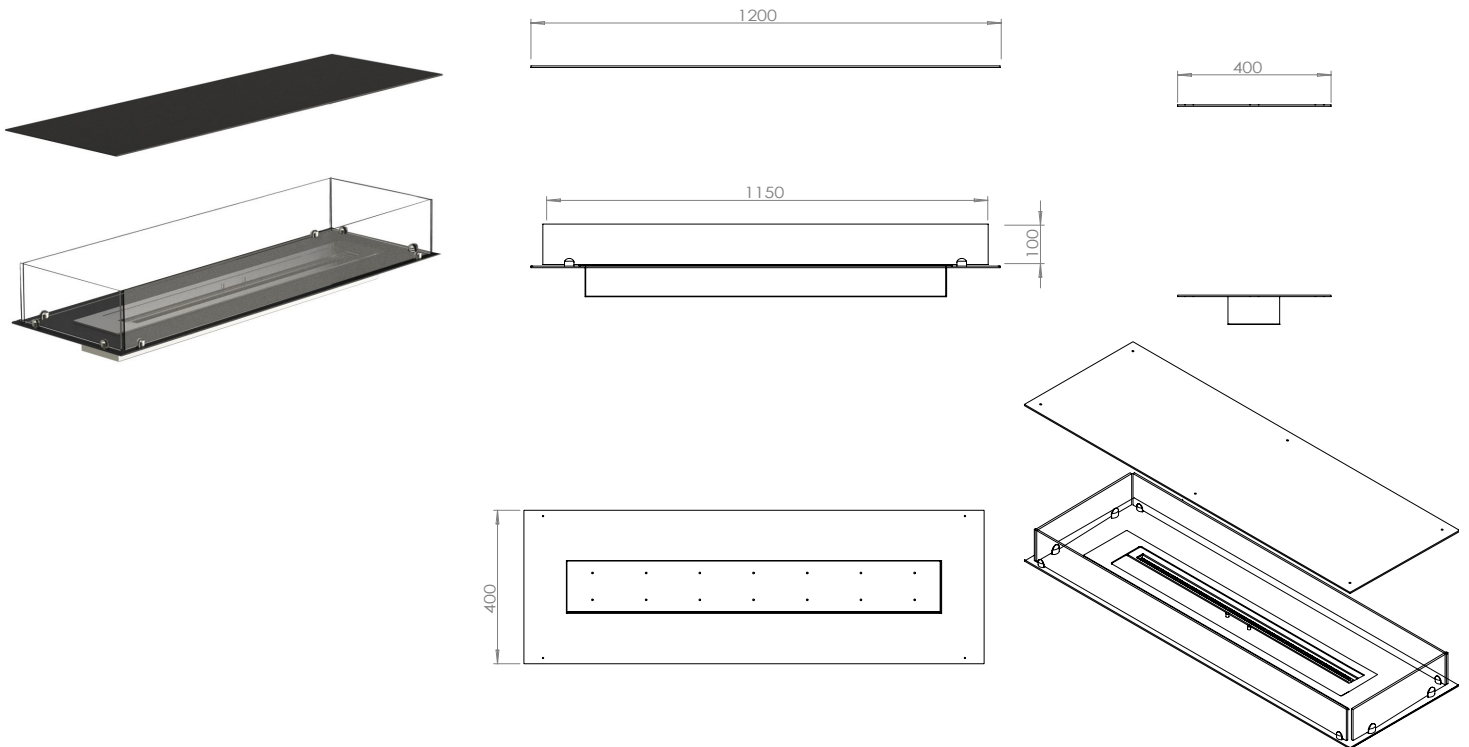

Foco Four 1200 (Manual)

BIO-30-118

TECHNICAL SPECIFICATIONS

Type	Built-in Bioethanol Fireplace
Size	Width: 1200 mm / Depth: 400 mm (Burner height: 80mm)
Materials	Steel
Weight	Approx. 30 kg
Burner	Adjustable Manuel bioethanol burner (Burner width: 1000 mm / Flame width: 850 mm)
Capacity	5,0 Litres
Usage	Approx 0.88 L/hour - Max 5.75 hour per filling
Fuel	Bioethanol (Recommended 96,6% alcohol)
Colour	Black
Heat Output	6.56 kW
Electricity	No

Foco Four 1200 (PrimeFire)

BIO-30-118

TECHNICAL SPECIFICATIONS

Type	Built-in Bioethanol Fireplace
Size	Width: 1200 mm / Depth: 400 mm (Burner height: 145 mm)
Materials	Steel
Weight	Approx. 35 kg
Burner	Planika PrimeFire 1000 (Burner width: 1000 mm / Flame width: 800 mm)
Capacity	3.5 Litres
Usage	Approx 0.58 - 0.88 L/hour - 4 - 6 hour per filling
Fuel	Bioethanol (Recommended Fanola Premium)
Colour	Black
Heat Output	3.7 - 5.6 kW
Electricity	Yes