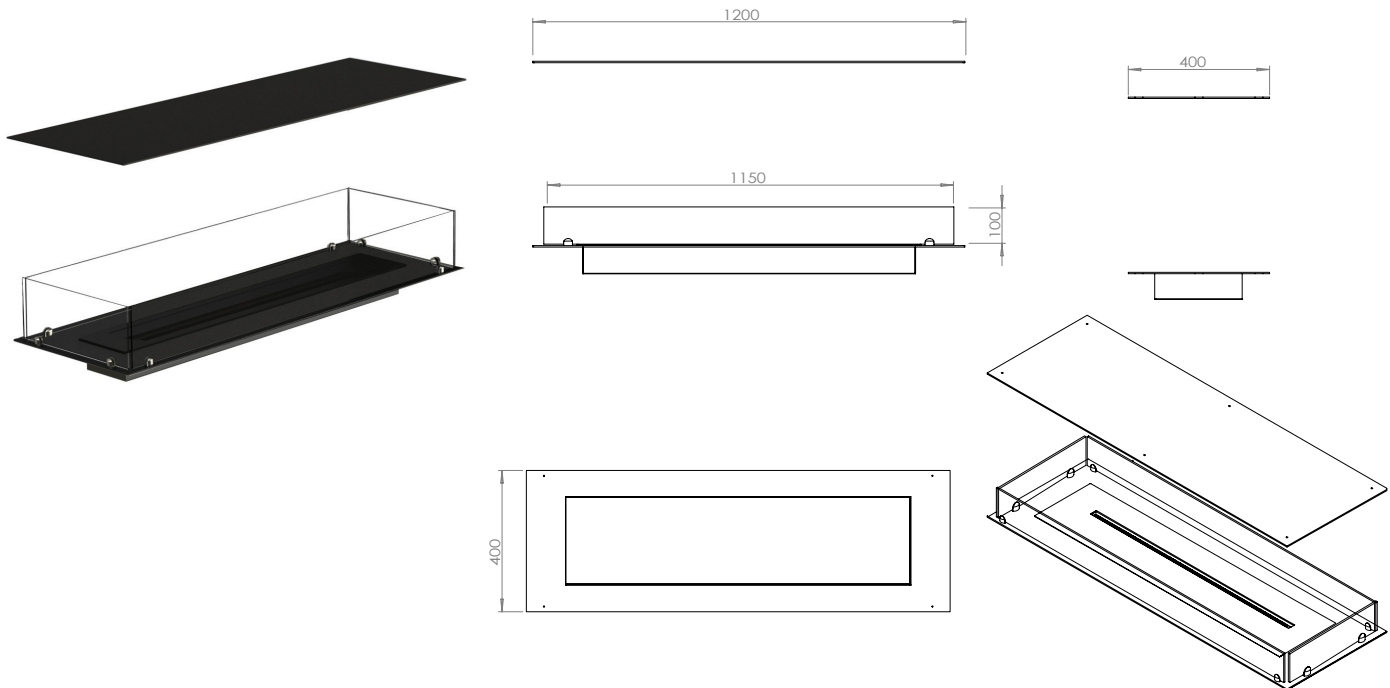

Foco Four 1200 (Manual)

BIO-30-118

TECHNICAL SPECIFICATIONS

Type	Built-in Bioethanol Fireplace
Size	Width: 1200 mm / Depth: 400 mm (Burner height: 80mm)
Materials	Steel
Weight	Approx. 30 kg
Burner	Adjustable Manuel bioethanol burner (Burner width: 1000 mm / Flame width: 850 mm)
Capacity	5,0 Litres
Usage	Approx 0.88 L/hour - Max 5.75 hour per filling
Fuel	Bioethanol (Recommended 96,6% alcohol)
Colour	Black
Heat Output	6.56 kW
Electricity	No

Foco Four 1200 (PrimeFire)

BIO-30-118

TECHNICAL SPECIFICATIONS

Type	Built-in Bioethanol Fireplace
Size	Width: 1200 mm / Depth: 400 mm (Burner height: 145 mm)
Materials	Steel
Weight	Approx. 35 kg
Burner	Planika PrimeFire 1000 (Burner width: 1000 mm / Flame width: 800 mm)
Capacity	3.5 Litres
Usage	Approx 0.58 - 0.88 L/hour - 4 - 6 hour per filling
Fuel	Bioethanol (Recommended Fanola Premium)
Colour	Black
Heat Output	3.7 - 5.6 kW
Electricity	Yes