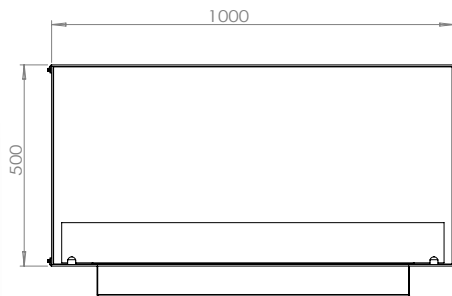

# Foco One 1000 Slim

BIO-30-108

## TECHNICAL SPECIFICATIONS

Type	Built-in Bioethanol Fireplace
Size	Height: 500 mm / Width: 1000 mm / Depth: 200 mm (Height with burner: 580 mm)
Materials	Steel
Weight	Approx. 25 kg
Burner	Adjustable Manuel bioethanol burner (Burner width: 800mm / Flame width: 600 mm)
Capacity	4.0 Liter
Usage	Approx 0.62 L/hour - Max 6.5 hour per filling
Fuel	Bioethanol (Recommended 96,6% alcohol)
Colour	Black
Heat Output	4,92 kW
Electricity	No