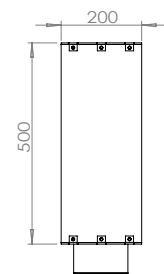

## TECHNICAL SPECIFICATIONS

Type	Built-in Bioethanol Fireplace
Size	Height: 500 mm / Width: 1000 mm / Depth: 200 mm (Height with burner: 580 mm)
Materials	Steel
Weight	Approx. 25 kg
Burner	Adjustable Manuel bioethanol burner (Burner width: 800mm / Flame width: 600 mm)
Capacity	4.0 Liter
Usage	Approx 0.62 L/hour - Max 6.5 hour per filling
Fuel	Bioethanol (Recommended 96,6% alcohol)
Colour	Black
Heat Output	4,92 kW
Electricity	No