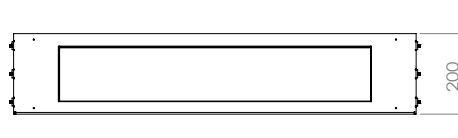

## TECHNICAL SPECIFICATIONS

Type	Built-in Bioethanol Fireplace
Size	Height: 500 mm / Width: 1000 mm / Depth: 200 mm (Height with burner: 580 mm)
Materials	Steel
Weight	Approx. 25 kg
Burner	Adjustable Manuel bioethanol burner (Burner width: 800mm / Flame width: 600 mm)
Capacity	4.0 Liter
Usage	Approx 0.62 L/hour - Max 6.5 hour per filling
Fuel	Bioethanol (Recommended 96,6% alcohol)
Colour	Black
Heat Output	4,92 kW
Electricity	No