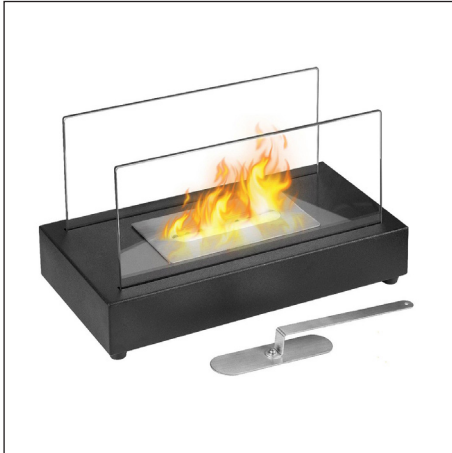

BIO-20-258

Square Table Bioethanol Fireplace

Picture

Technical Specifications

Fireplace type	Tabletop bioethanol fireplace
Fuel	Bioethanol, max. 96.6% alcohol
Weight	4 kg
Materials	Steel and Glass
Size	Height: 180 x Width: 355 x Depth: 205 mm
Colour	Black
Burner type	Manual
Capacity	0.5 liters
Adjustable flame	No
Burn time	Up to 3 hours
Requires electricity	No
Heat effect	0.8 kW/h