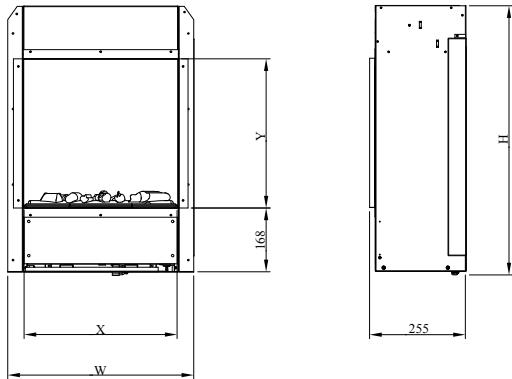

Control all functions of the fireplace from the comfort of your chair
- 

Mirror wall or stone motif wall as a backpanel option to match your interior
- 

7 Day Programmable Timer
- 

Very suitable for installation

Engine 56-600 | 68-400

230V/50Hz | 200 Watt

Experience Better Living

Unit Dimensions

DIMENSIONS			
	Width (cm)	Height (cm)	Depth (cm)
Engine 56-600	64,6	70	25,5
Engine 68-400	49	82,3	25,5

Specifications

TECHNICAL DETAILS	Engine 56-600	Engine 68-400
Flame Effect system	Optimyst®	Optimyst®
Model number	211835	210258
GTIN/UPC	5011139211835	5011139210258
Model	Built-in	Built-in
View Type	Front	Front
Colour - Furniture	Black	Black
Media Bed	Logset	Logset
Viewing window WxH (cm)	56x40	41x51
Build in dim (WxHxD) (cm)	64,6x70x25,5	49x82,3x25,5
Heating function	Yes	Yes
Heating Element	Yes	Yes
Remote Control	Yes	Yes
Manual Operation on the fireplace possible	Yes	Yes
Lighting Module	Halogen	Halogen
Sound	No	No
Media Bed Flame Colours	No	No
Heat Setting 1 in Watts	1000	1000
Heat Setting 2 in Watts	2000	2000
Power consumption (flame effect) (Watt)	200	200
Wattage	2000	2000
Voltage	230V/50Hz	230V/50Hz
Unpacked Weight (kg)	19,5	18
Plug Length	1,5 m	1,5 m
Warranty	2 years	2 years