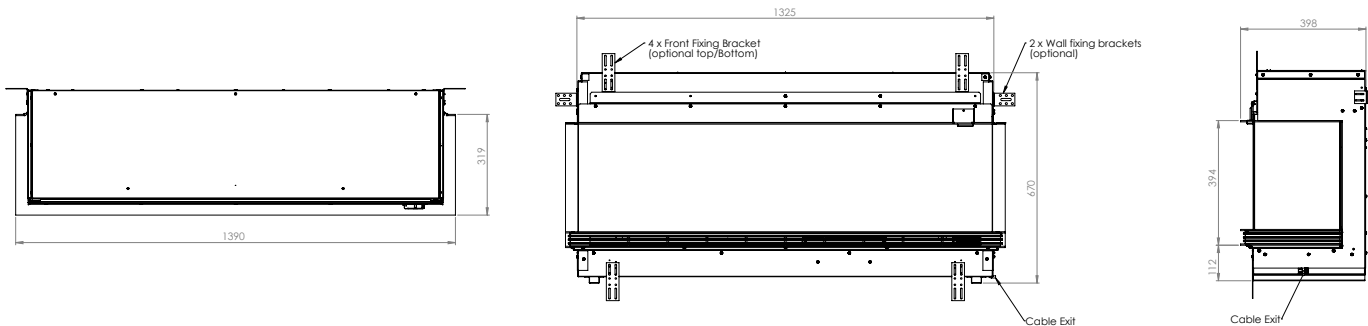

Vista 130 I | III

230V/50Hz | 70 Watt

Experience Better Living

Unit Dimensions

Specifications

TECHNICAL DETAILS	Vista 130 I	Vista 130 III
Flame Effect system	Opti-V®	Opti-V®
Model number	400001670	400001671
GTIN/UPC	5011139087812	5011139087829
Model	Built-in	Built-in
View Type	Front	3-sided
Colour - Furniture	Black	Black
Media Bed	Logset	Logset
Viewing window WxH (cm)	130x40	130x40
Build in dim (WxHxD) (cm)	132,5x67x39,8	132,5x67x39,8
Heating function	Yes	Yes
Heating Element	Yes	Yes
Remote Control	Yes	Yes
Manual Operation on the fireplace possible	No	No
Lighting Module	LED	LED
Sound	Yes	Yes
Media Bed Flame Colours	No	No
Heat Setting 1 in Watts	1000	1000
Heat Setting 2 in Watts	2000	2000
Power consumption (flame effect) (Watt)	70	70
Wattage	2000	2000
Voltage	230V/50Hz	230V/50Hz
Unpacked Weight (kg)	81	81
Plug Length	1 m	1 m
Warranty	2+3 years	2+3 years